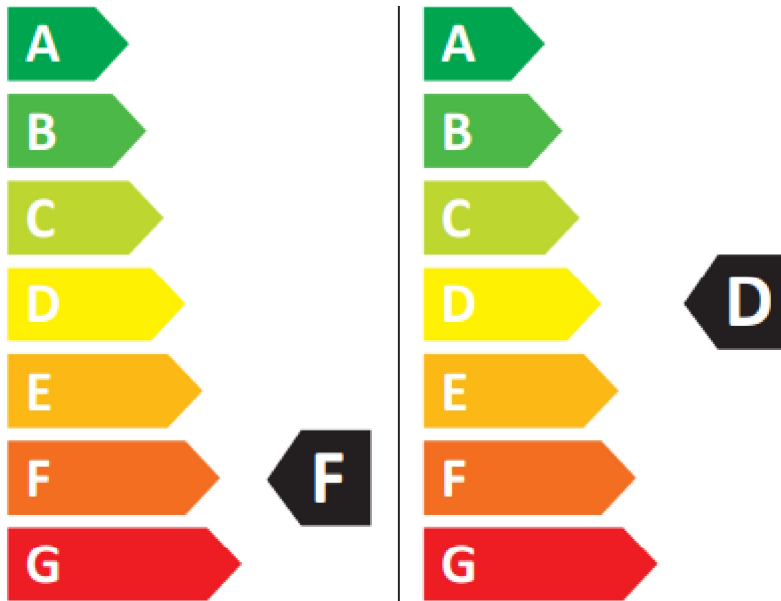

ENERG

WDM1257-T14FD

349 kWh/100

69 kWh/100

5,0 kg **7,0** kg

80 L **45** L

9:00 **3:28**

B CDEFG