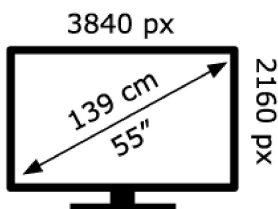

ENERGY

SONY®

K-55XR75M2

60 kWh/1000h

ABCDE**FG**

68 kWh/1000h

2019/2013